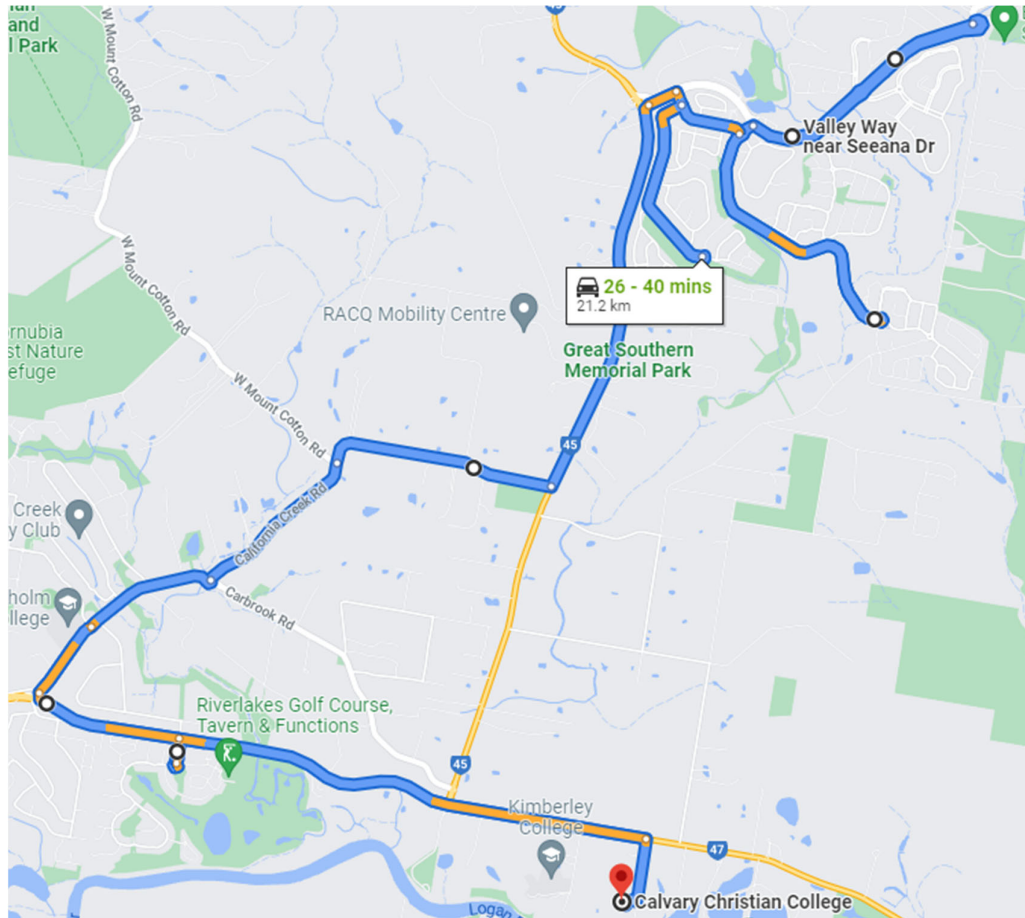

**ROUTE 3: MOUNT COTTON**

Time (AM)	Pick up location	Time (PM)	Drop off location
07:30	Valley Way near Seena Drive, Mount Cotton	15:35	<b>Calvary Christian College – Carbrook Campus</b> Beenleigh Redland Bay Road, Carbrook
07:32	Valley Way near Taffeta Drive, Mount Cotton	15:45	Logandale Boulevard near Beenleigh Redland Bay Road, Cornubia (Opposite Zarraffa's)
07:34	Valley Way near Village Drive, Mount Cotton	15:47	Beenleigh Redland Bay Road at California Creek Road, Cornubia
07:36	Valley Way near Hardwood Drive, Mount Cotton	15:52	Wuduru Road near Woodhaven Place, Cornubia
07:39	Hardwood Drive near Golden Wattle Avenue, Mount Cotton (footpath side)	15:59	Orchid Drive near Flindersia Drive, Mount Cotton
07:44	Orchid Drive near Flindersia Drive, Mount Cotton	16:04	Hardwood Drive near Golden Wattle Avenue, Mount Cotton (footpath side)
07:52	Wuduru Road near Woodhaven Place, Cornubia	16:07	Valley Way near Seena Drive, Mount Cotton
07:57	Beenleigh Redland Bay Road at California Creek Road, Cornubia	16:09	Valley Way near Taffeta Drive, Mount Cotton
08:00	Logandale Boulevard near Beenleigh Redland Bay Road, Cornubia (Opposite Zarraffa's)	16:11	Valley Way near Village Drive, Mount Cotton
08:08	<b>Calvary Christian College – Carbrook Campus</b> Beenleigh Redland Bay Road, Carbrook	16:13	Valley Way near Hardwood Drive, Mount Cotton