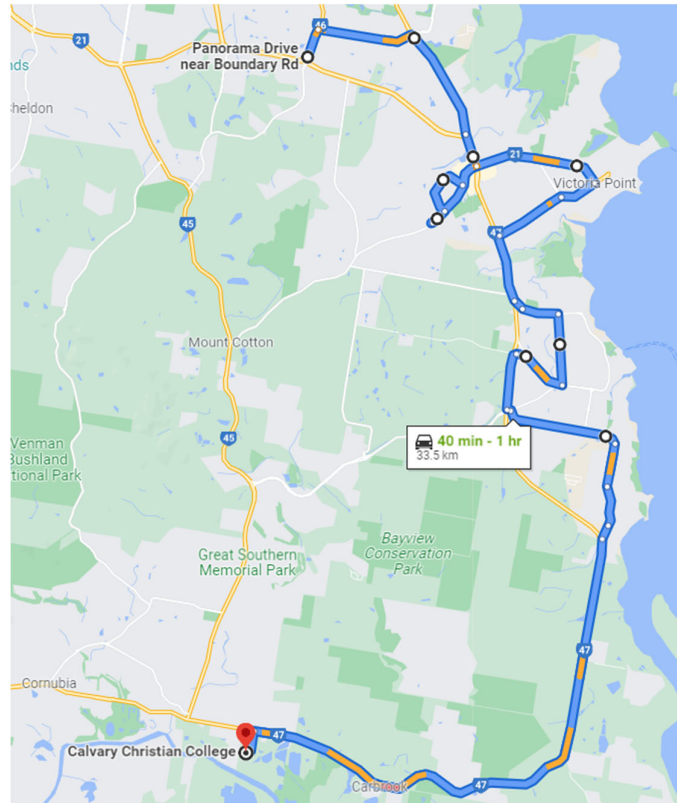

ROUTE 4: REDLAND BAY – VICTORIA POINT

Time (AM)	Pick up location	Time (PM)	Drop off location
07:15	Panorama Drive near Boundary Road, Thornlands	15:35	Calvary Christian College - Carbrook Campus Beenleigh Redland Bay Road, Carbrook
07:20	Cleveland Redland Bay Road near Ziegenfusz Road, Thornlands	15:47	Serpentine Creek Road at Christopher Street, Redland Bay
07:27	Bunker Road near High Street (stop B), Victoria Point	15:49	Collins Street near Donald Road, Redland Bay
07:29	Bunker Road near Brookvale Drive, Victoria Point	15:51	School of Arts Road near Bedarra Street, Redland Bay
07:31	Intrepid Drive near Ondine Court, Victoria Point	15:56	Gordon Road at Redland Bay Primary School, Redland Bay
07:37	Colburn Avenue near Point O'Halloran Road, Victoria Point	15:58	Main Street near Gordon Road, Redland Bay
07:39	St Ritas Catholic Primary School, Benfer Road, Victoria Point	16:01	Charlie Buckler Memorial Sportsground, Boundary Street, Redland Bay
07:45	Charlie Buckler Memorial Sportsground, Boundary Street, Redland Bay	16:07	St Ritas Catholic Primary School, Benfer Road, Victoria Point
07:47	Main Street near Gordon Road, Redland Bay	16:09	Colburn Avenue near Point O'Halloran Road, Victoria Point
07:49	Gordon Road at Redland Bay Primary School, Redland Bay	16:15	Bunker Road near High Street (stop B), Victoria Point
07:54	School of Arts Road near Bedarra Street, Redland Bay	16:17	Bunker Road near Brookvale Drive, Victoria Point
07:56	Collins Street near Torquay Road, Redland Bay	16:19	Intrepid Drive near Ondine Court, Victoria Point
07:58	Serpentine Creek Road at Christopher Street, Redland Bay	16:26	Cleveland Redland Bay Road near Ziegenfusz Road, Thornlands
08:05	Calvary Christian College - Carbrook Campus Beenleigh Redland Bay Road, Carbrook	16:33	Panorama Drive near Boundary Road, Thornlands