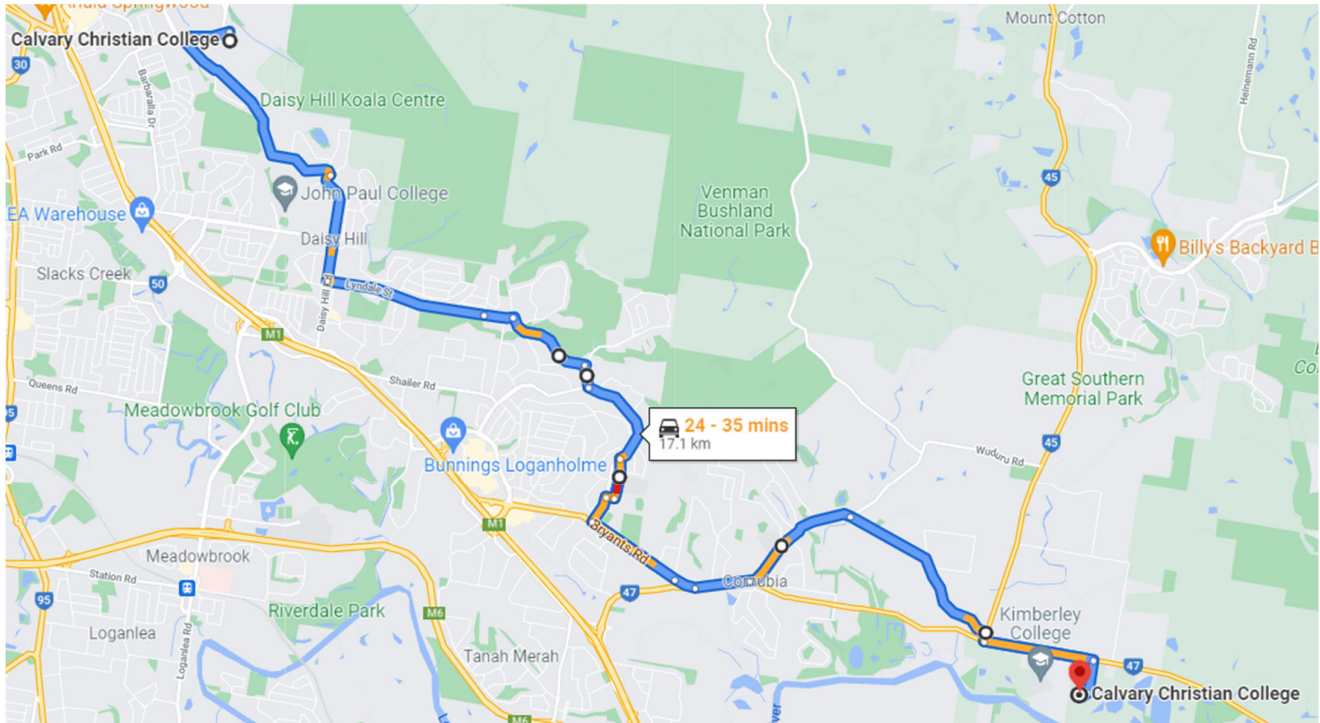

ROUTE 2: INTERCAMPUS – SHAILER PARK 2

Time (AM)	Pick up location	Time (PM)	Drop off location
07:35	Calvary Christian College - Springwood Campus Dennis Road, Springwood	15:35	Calvary Christian College - Carbrook Campus Beenleigh Redland Bay Road, Carbrook
07:46	Chatswood Road at Koolan Park, Shailer Park	15:44	California Creek Road near Kilkenny Street, Cornubia
07:48	Kimberley Drive near Plantain Road, Shailer Park	15:51	Bulwarna Street near Shailer Park State School, Shailer Park
07:51	Bulwarna Street near Shailer Park State School, Shailer Park	15:56	Kimberley Drive near Plantain Road, Shailer Park
07:58	California Creek Road near Kilkenny Street, Cornubia	15:57	Chatswood Road at Koolan Park, Shailer Park
08:05	Calvary Christian College - Carbrook Campus Beenleigh Redland Bay Road, Carbrook	16:07	Calvary Christian College - Springwood Campus Dennis Road, Springwood

<https://goo.gl/maps/B774iFvnDhtjDmaF6>