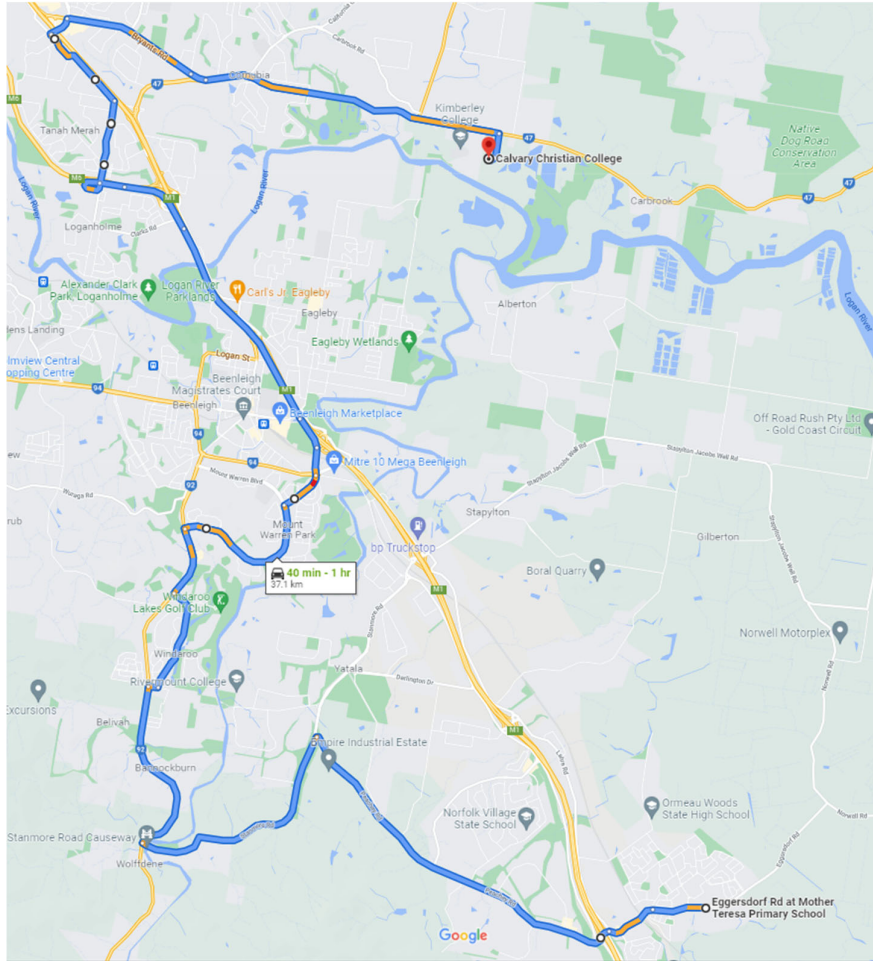

CALVARY CHRISTIAN COLLEGE

ROUTE 6. ORMEAU - WINDAROO - LOGANHOLME - TANAH MERAH

Time (AM)	Pick up location	Time (PM)	Drop off location
07:10	Eggersdorf Road near Mother Teresa, Ormeau	15:35	Calvary Christian College - Carbrook Campus Beenleigh Redland Bay Road, Carbrook
07:15	Ormeau - Peachey Road Bus Stop, Ormeau	15:50	Pintu Drive near Tanah Merah Place, Tanah Merah
07:29	Carl Heck Boulevard near Hendrix Street, Windaroo	15:52	Jalan Street near Murrami Court, Tanah Merah
07:34	Mount Warren Boulevard (near Windaroo State School), Mount Warren Park	15:53	Drews Road near Piari Street, Tanah Merah
07:38	Rochester Drive near Vermont Crescent, Mount Warren Park	15:54	Drews Road near Boeing Street, Loganholme
07:46	Drews Road near Boeing Street, Loganholme	16:04	Rochester Drive near Vermont Crescent, Mount Warren Park
07:47	Drews Road near Piari Street, Tanah Merah	16:08	Mount Warren Boulevard (near Windaroo State School), Mount Warren Park
07:48	Jalan Street near Murrami Court, Tanah Merah	16:12	Carl Heck Boulevard near Hendrix Street, Windaroo
07:50	Pintu Drive near Tanah Merah Place, Tanah Merah	16:26	Ormeau - Peachey Road Bus Stop, Ormeau
08:08	Calvary Christian College - Carbrook Campus Beenleigh Redland Bay Road, Carbrook	16:31	Eggersdorf Road near Mother Teresa, Ormeau

<https://goo.gl/maps/JYevSVYzcxVUf9SA7>