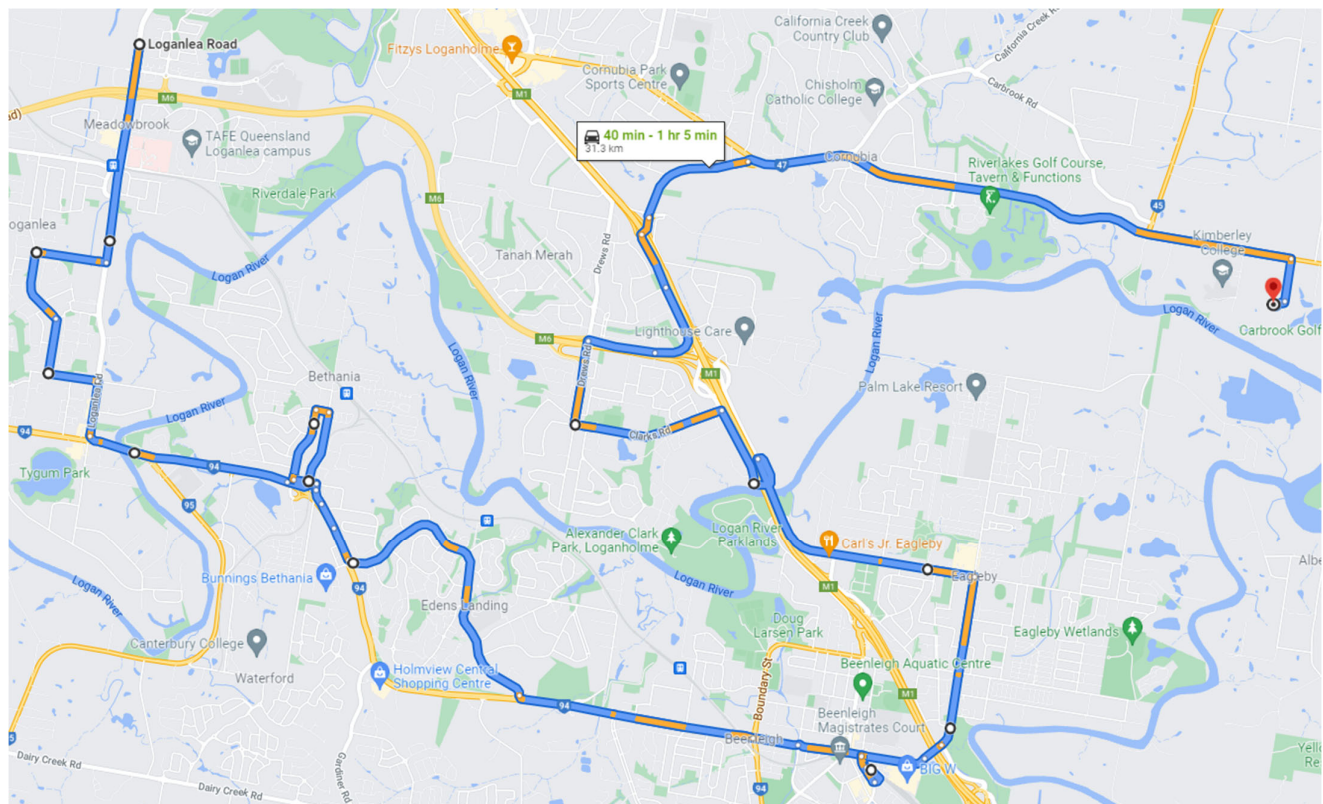

ROUTE 5. LOGANLEA - EDENS LANDING - EAGLEBY - LOGANHOLME

Time (AM)	Pick up location	Time (PM)	Drop off location
07:00	Loganlea Road near Ellerslie Road, Meadowbrook (Shell garage side)	15:35	Calvary Christian College - Carbrook Campus Beenleigh Redland Bay Road, Carbrook
07:05	Haig Road at Webb Road, Loganlea	15:50	Drews Road near Hampton Street, Loganholme
07:08	Haig Road at Crestview Street, Loganlea	15:53	Clarks Road near Meadows Circuit, Loganholme
07:10	Short Street at Allora Street, Waterford West	15:55	River Hills Road near Lang Street, Eagleby
07:16	Montrose Avenue near Mathews Street, Bethania	16:02	Fryar Road near Albert Street, Eagleby
07:18	King Arthur Boulevard near Lynette Court, Bethania	16:04	Beenleigh station (stop B), Alamein Street, Beenleigh
07:21	Castile Crescent near Clayton Drive, Edens Landing (next to footpath & grass easement / 93 Castile Cr)	16:11	Castile Crescent near Clayton Drive, Edens Landing (opposite footpath & grass easement / 90 Castile Cr)
07:33	Beenleigh station (stop B), Alamein Street, Beenleigh	16:16	King Arthur Boulevard near Lynette Court, Bethania
07:38	Fryar Road near Albert Street, Eagleby	16:23	Montrose Avenue near Mathews Street, Bethania
07:42	River Hills Road near Lang Street, Eagleby	16:25	Short Street at Allora Street, Waterford West
07:48	Clarks Road near Meadows Circuit, Loganholme	16:26	Haig Road at Crestview Street, Loganlea
07:50	Drews Road near Hampton Street, Loganholme	16:27	Haig Road at Webb Road, Loganlea
08:08	Calvary Christian College - Carbrook Campus Beenleigh Redland Bay Road, Carbrook	16:35	Loganlea Road near Ellerslie Road, Meadowbrook (opposite Shell garage side)