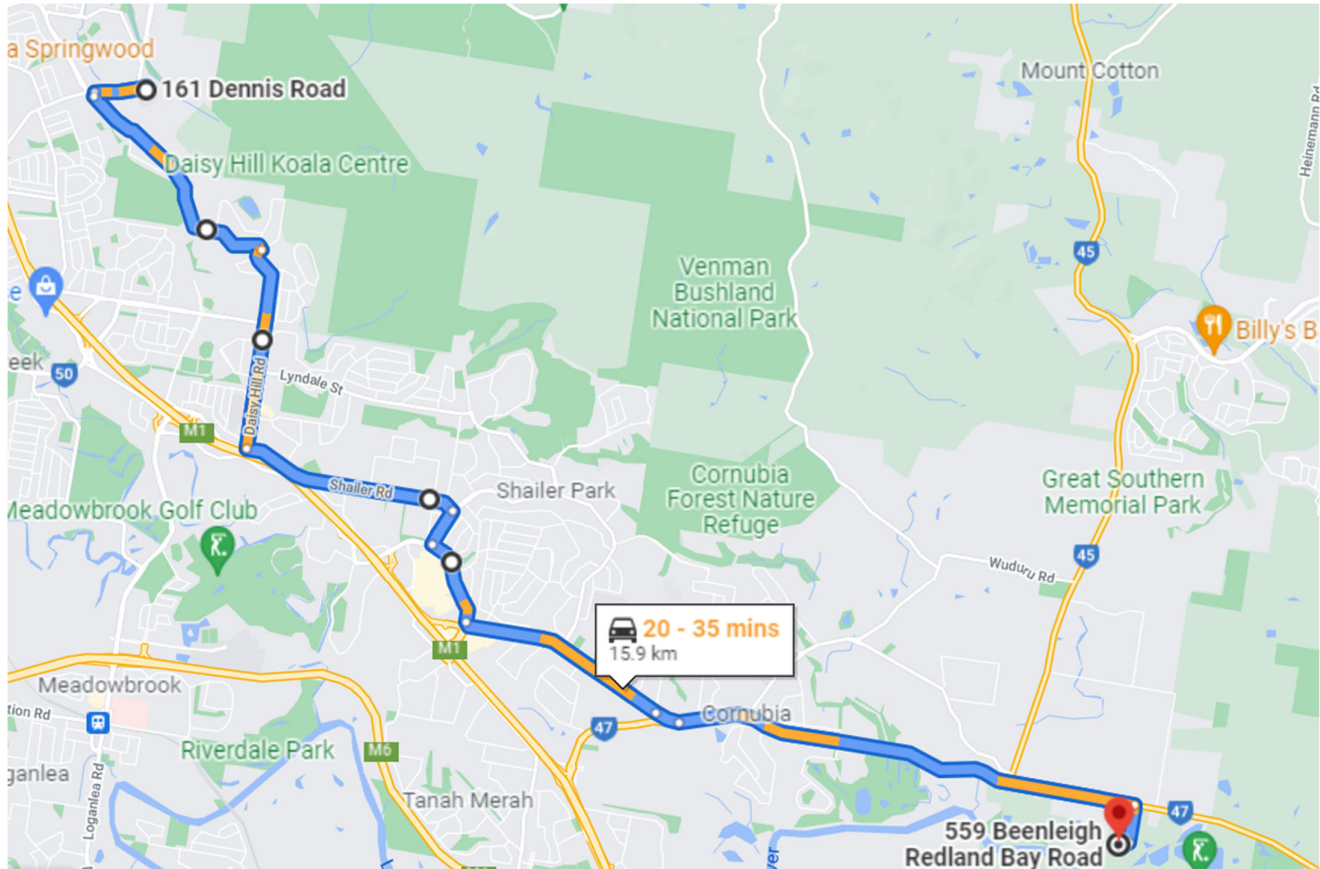

ROUTE 1: SLACKS CREEK – INTERCAMPUS – SHAILER PARK 1 – PART B

Time (AM)	Pick up location	Time (PM)	Drop off location
07:40	Calvary Christian College - Springwood Campus Dennis Road, Springwood	15:35	Calvary Christian College - Carbrook Campus Beenleigh Redland Bay Road, Carbrook
07:44	Springwood Road at Trevallyn Drive, Daisy Hill	15:46	Bryants Road near Torres Street, Loganholme
07:46	Daisy Hill Road at Gladewood Drive, Daisy Hill	15:47	Bryants Road near Park Lane, Shailer Park
07:50	Shailer Road near Oregon Drive, Shailer Park	15:50	Mandew Street at Hyperdome, Shailer Park
07:51	Plantain Road at Mandew Street, Shailer Park	15:52	Plantain Road at Mandew Street, Shailer Park
07:52	Mandew Street at Mandew Park, Shailer Park	15:53	Shailer Road near Oregon Drive, Shailer Park
07:55	Bryants Road near Cornubia Park Drive, Shailer Park	15:57	Daisy Hill Road at Gladewood Drive, Daisy Hill
07:56	Bryants Road near Torres Street, Loganholme	15:59	Springwood Road at Trevallyn Drive, Daisy Hill
08:05	Calvary Christian College - Carbrook Campus Beenleigh Redland Bay Road, Carbrook	16:03	Calvary Christian College - Springwood Campus Dennis Road, Springwood

<https://goo.gl/maps/V6uRs7ey8GZfT798A>