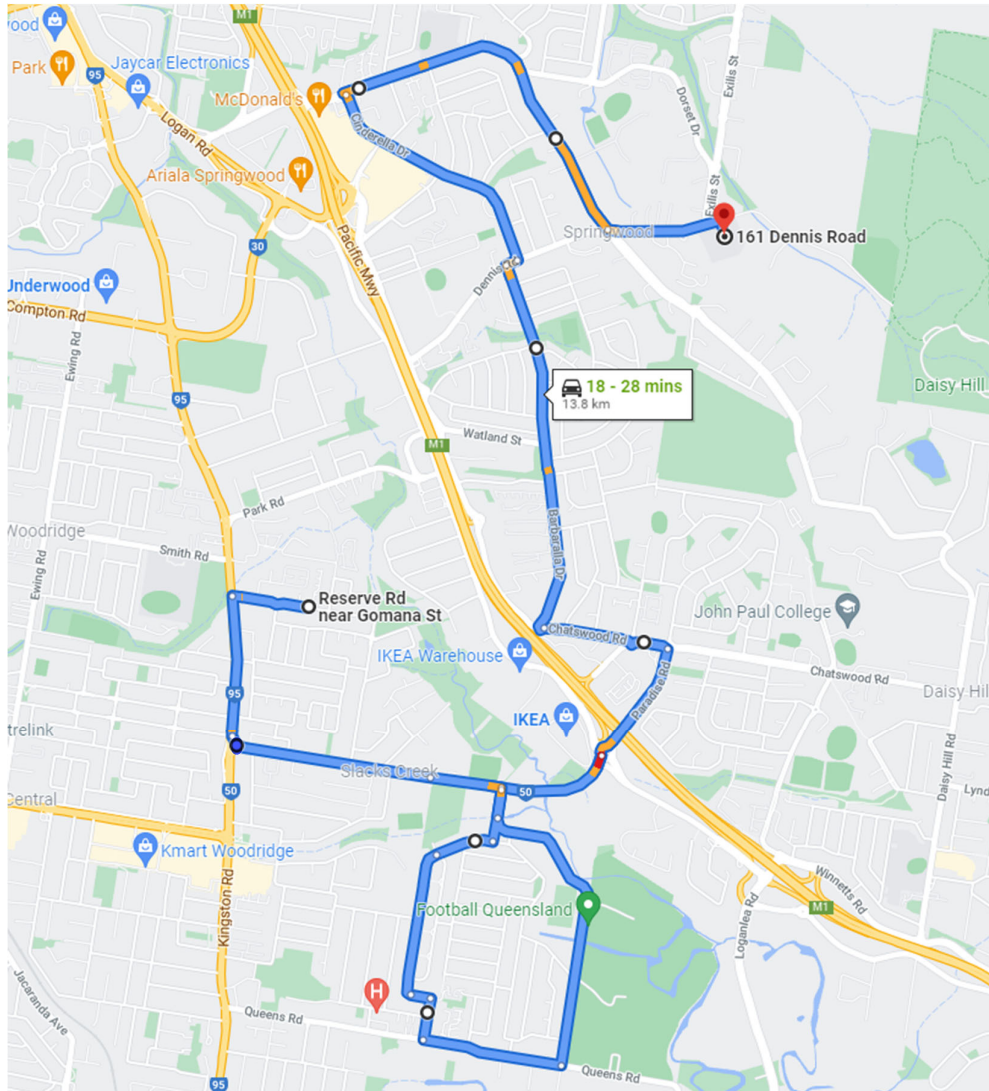

ROUTE 1: SLACKS CREEK – INTERCAMPUS – SHAILER PARK 1 – PART A

Time (AM)	Pick up location	Time (PM)	Drop off location
07:05	Reserve Road near Gomana Street, Slacks Creek	16:08	Calvary Christian College - Springwood Campus Dennis Road, Springwood
07:11	Royal Parade at Duke Street, Slacks Creek	16:12	Springwood Road at Pannikin Street, Springwood
07:13	Wagensveldt Street near Meakin Road, Slacks Creek	16:16	Barbarella Drive at Tallowood Park, Springwood
07:16	Chatswood Road at Old Chatswood Road, Springwood	16:20	Chatswood Road at Old Chatswood Road, Springwood
07:19	Barbarella Drive at Tallowood Park, Springwood	16:24	Wagensveldt Street near Meakin Road, Slacks Creek
07:23	Springwood Road at Pannikin Street, Springwood	16:26	Royal Parade at Duke Street, Slacks Creek
07:40	Calvary Christian College - Springwood Campus Dennis Road, Springwood	16:31	Reserve Road near Gomana Street, Slacks Creek